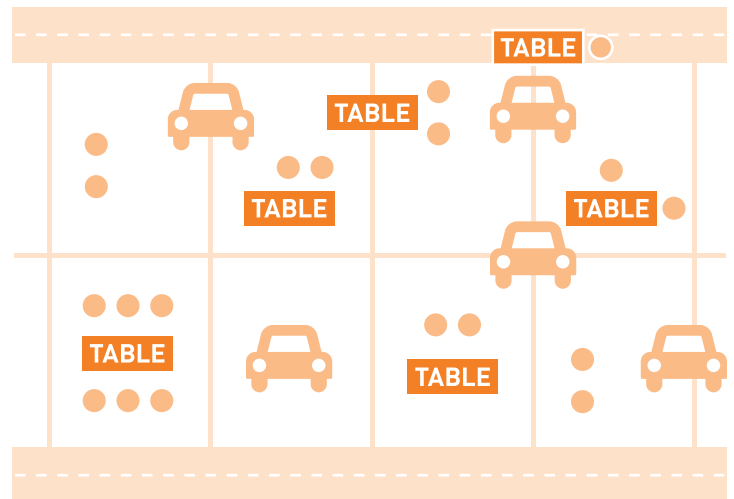

# TAILGATING RULES & REGULATIONS

Tailgating is permitted in PNC Arena parking lots; however, it is limited to the area directly in front of or behind your vehicle. Empty spaces may not be used for the purpose of tailgating or playing games, nor may guests reserve additional spaces for themselves or others, only one space per vehicle is allowed. If you need more room for tailgating or will be tailgating with a group, while the single space per vehicle still applies, the Carter-Finley grass lots are your best option.

## CORRECT TAILGATE SET-UP

To properly set up a tailgate, please keep all tables, chairs, coolers, grills, etc. within the parking space. You may not take up extra spaces.

## INCORRECT TAILGATE SET-UP

Tables, chairs, coolers, games, and other items should not block other parking spaces. Empty parking spaces should be easily accessible at all times.

*PNC Arena's Tailgating rules and regulations will be strictly enforced by the parking department and local police officials. Thank you in advance for your cooperation.*