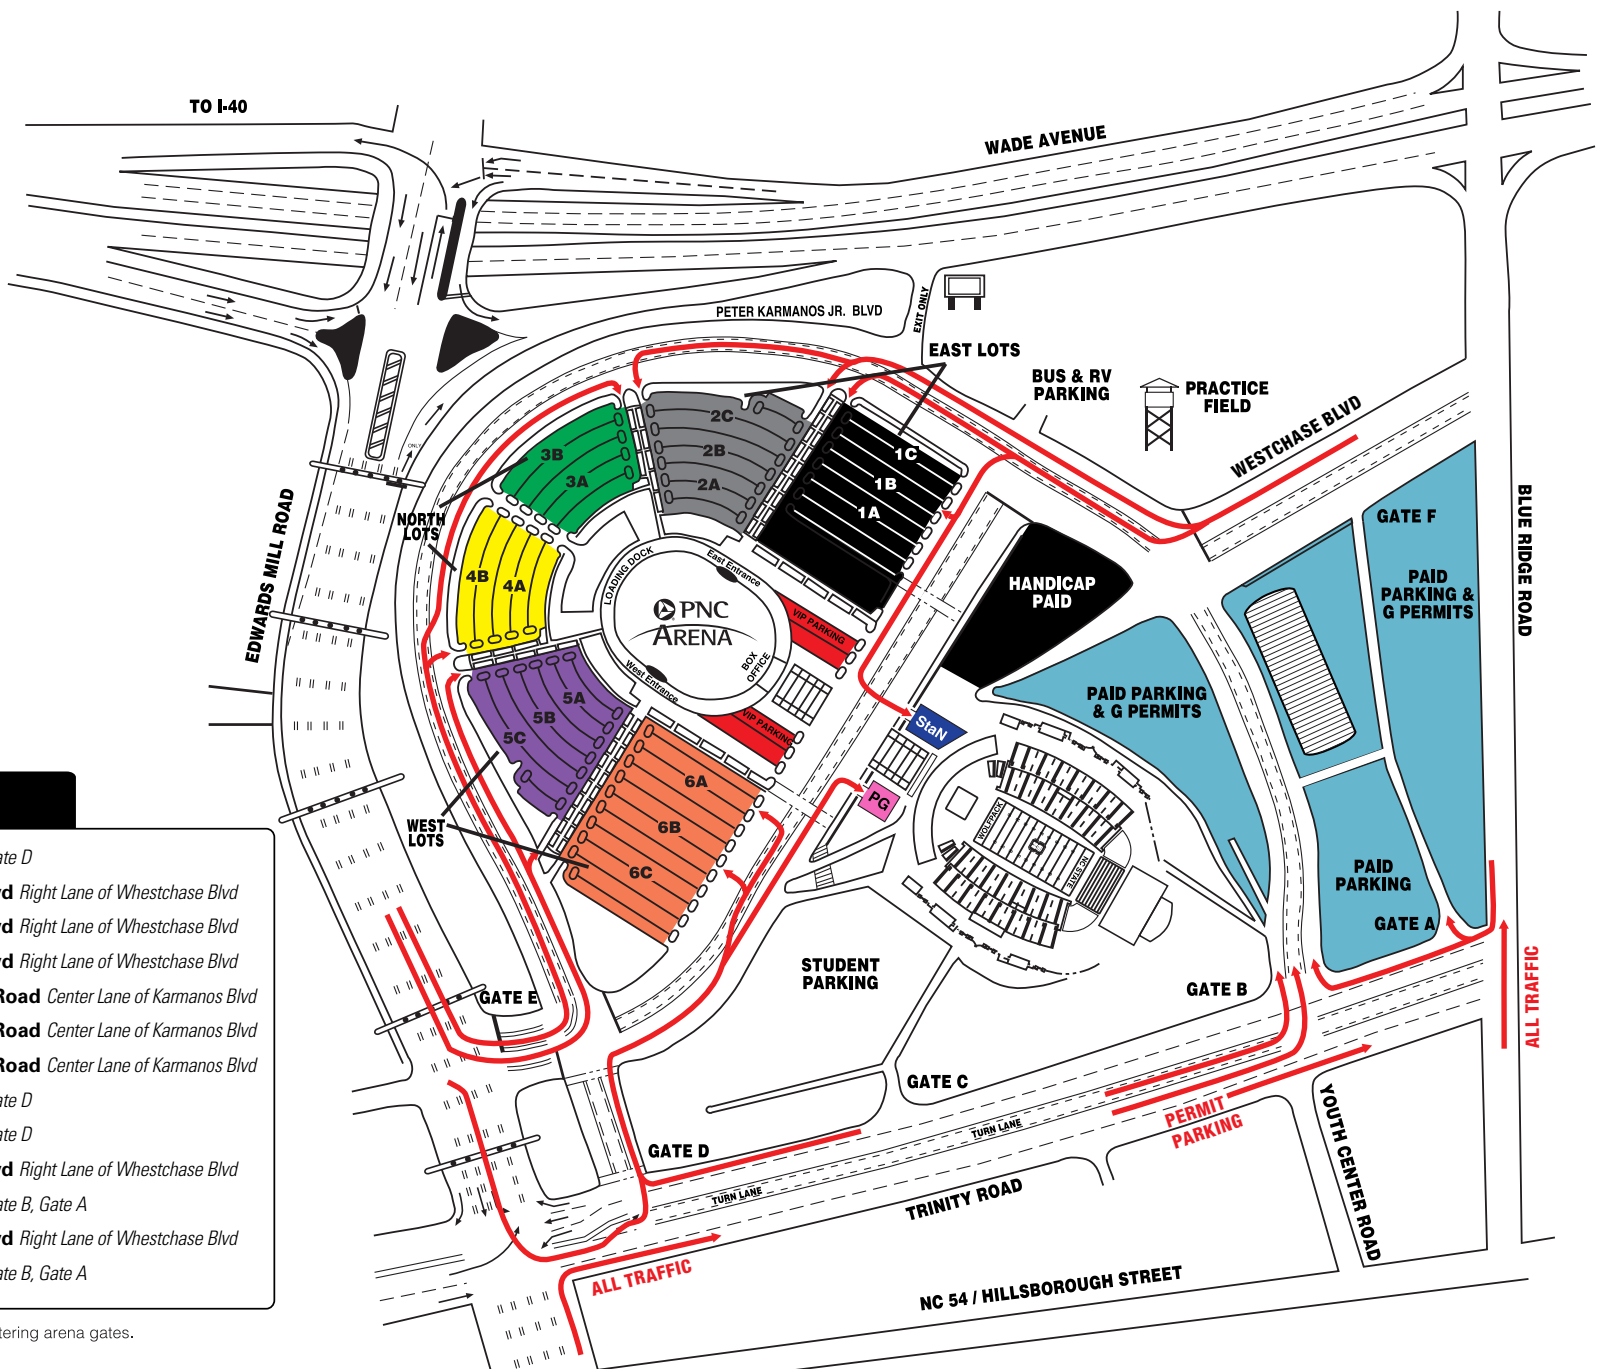

TO I-40

WADE AVENUE

PETER KARMANOS JR. BLVD

EAST LOTS

BUS & RV PARKING

PRACTICE FIELD

WESTCHASE BLVD

BLUE RIDGE ROAD

GATE F
PAID PARKING & G PERMITS

PAID PARKING & G PERMITS

PAID PARKING
GATE A

ALL TRAFFIC

WOLFPACK BASKETBALL RECOMMENDED ENTRY

	VIP West	Trinity Road Gate D
	VIP East	Westchase Blvd Right Lane of Whestchase Blvd
	1A 1B 1C	Westchase Blvd Right Lane of Whestchase Blvd
	2A 2B 2C	Westchase Blvd Right Lane of Whestchase Blvd
	3A 3B	Edwards Mill Road Center Lane of Karmanos Blvd
	4A 4B	Edwards Mill Road Center Lane of Karmanos Blvd
	5A 5B 5C	Edwards Mill Road Center Lane of Karmanos Blvd
	6A 6B 6C	Trinity Road Gate D
	PG Permits	Trinity Road Gate D
	StaN Permits	Westchase Blvd Right Lane of Whestchase Blvd
	G Permits	Trinity Road Gate B, Gate A
	Handicap Paid	Westchase Blvd Right Lane of Whestchase Blvd
	Paid Parking	Trinity Road Gate B, Gate A

Display parking permits from rearview mirror prior to entering arena gates.