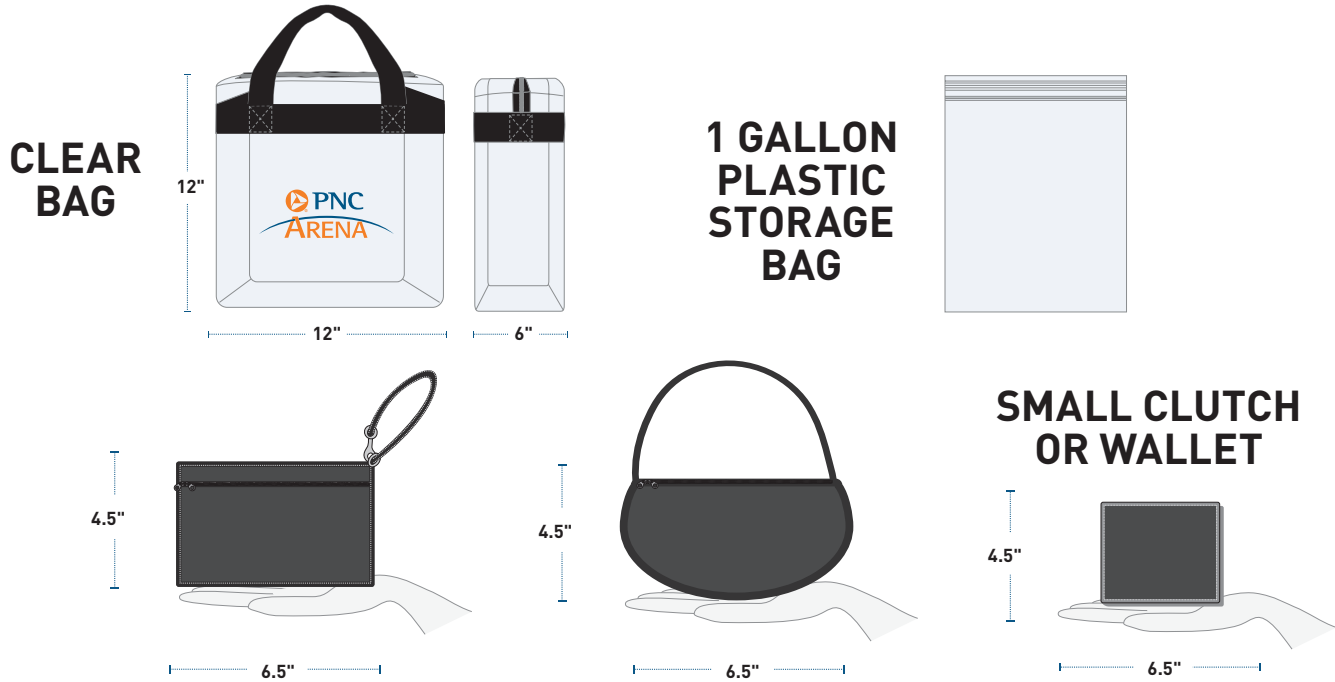

# CLEAR BAG POLICY

**PNC Arena has enhanced its public safety policy to include the type of bag you can bring into the Arena.**

This will help expedite entry at games and events. All carried items are subject to search, including clear bags.

## APPROVED BAGS

NO BAGS LARGER THAN 12" x 6" x 12". \*DIAPER BAGS must be accompanied by child.