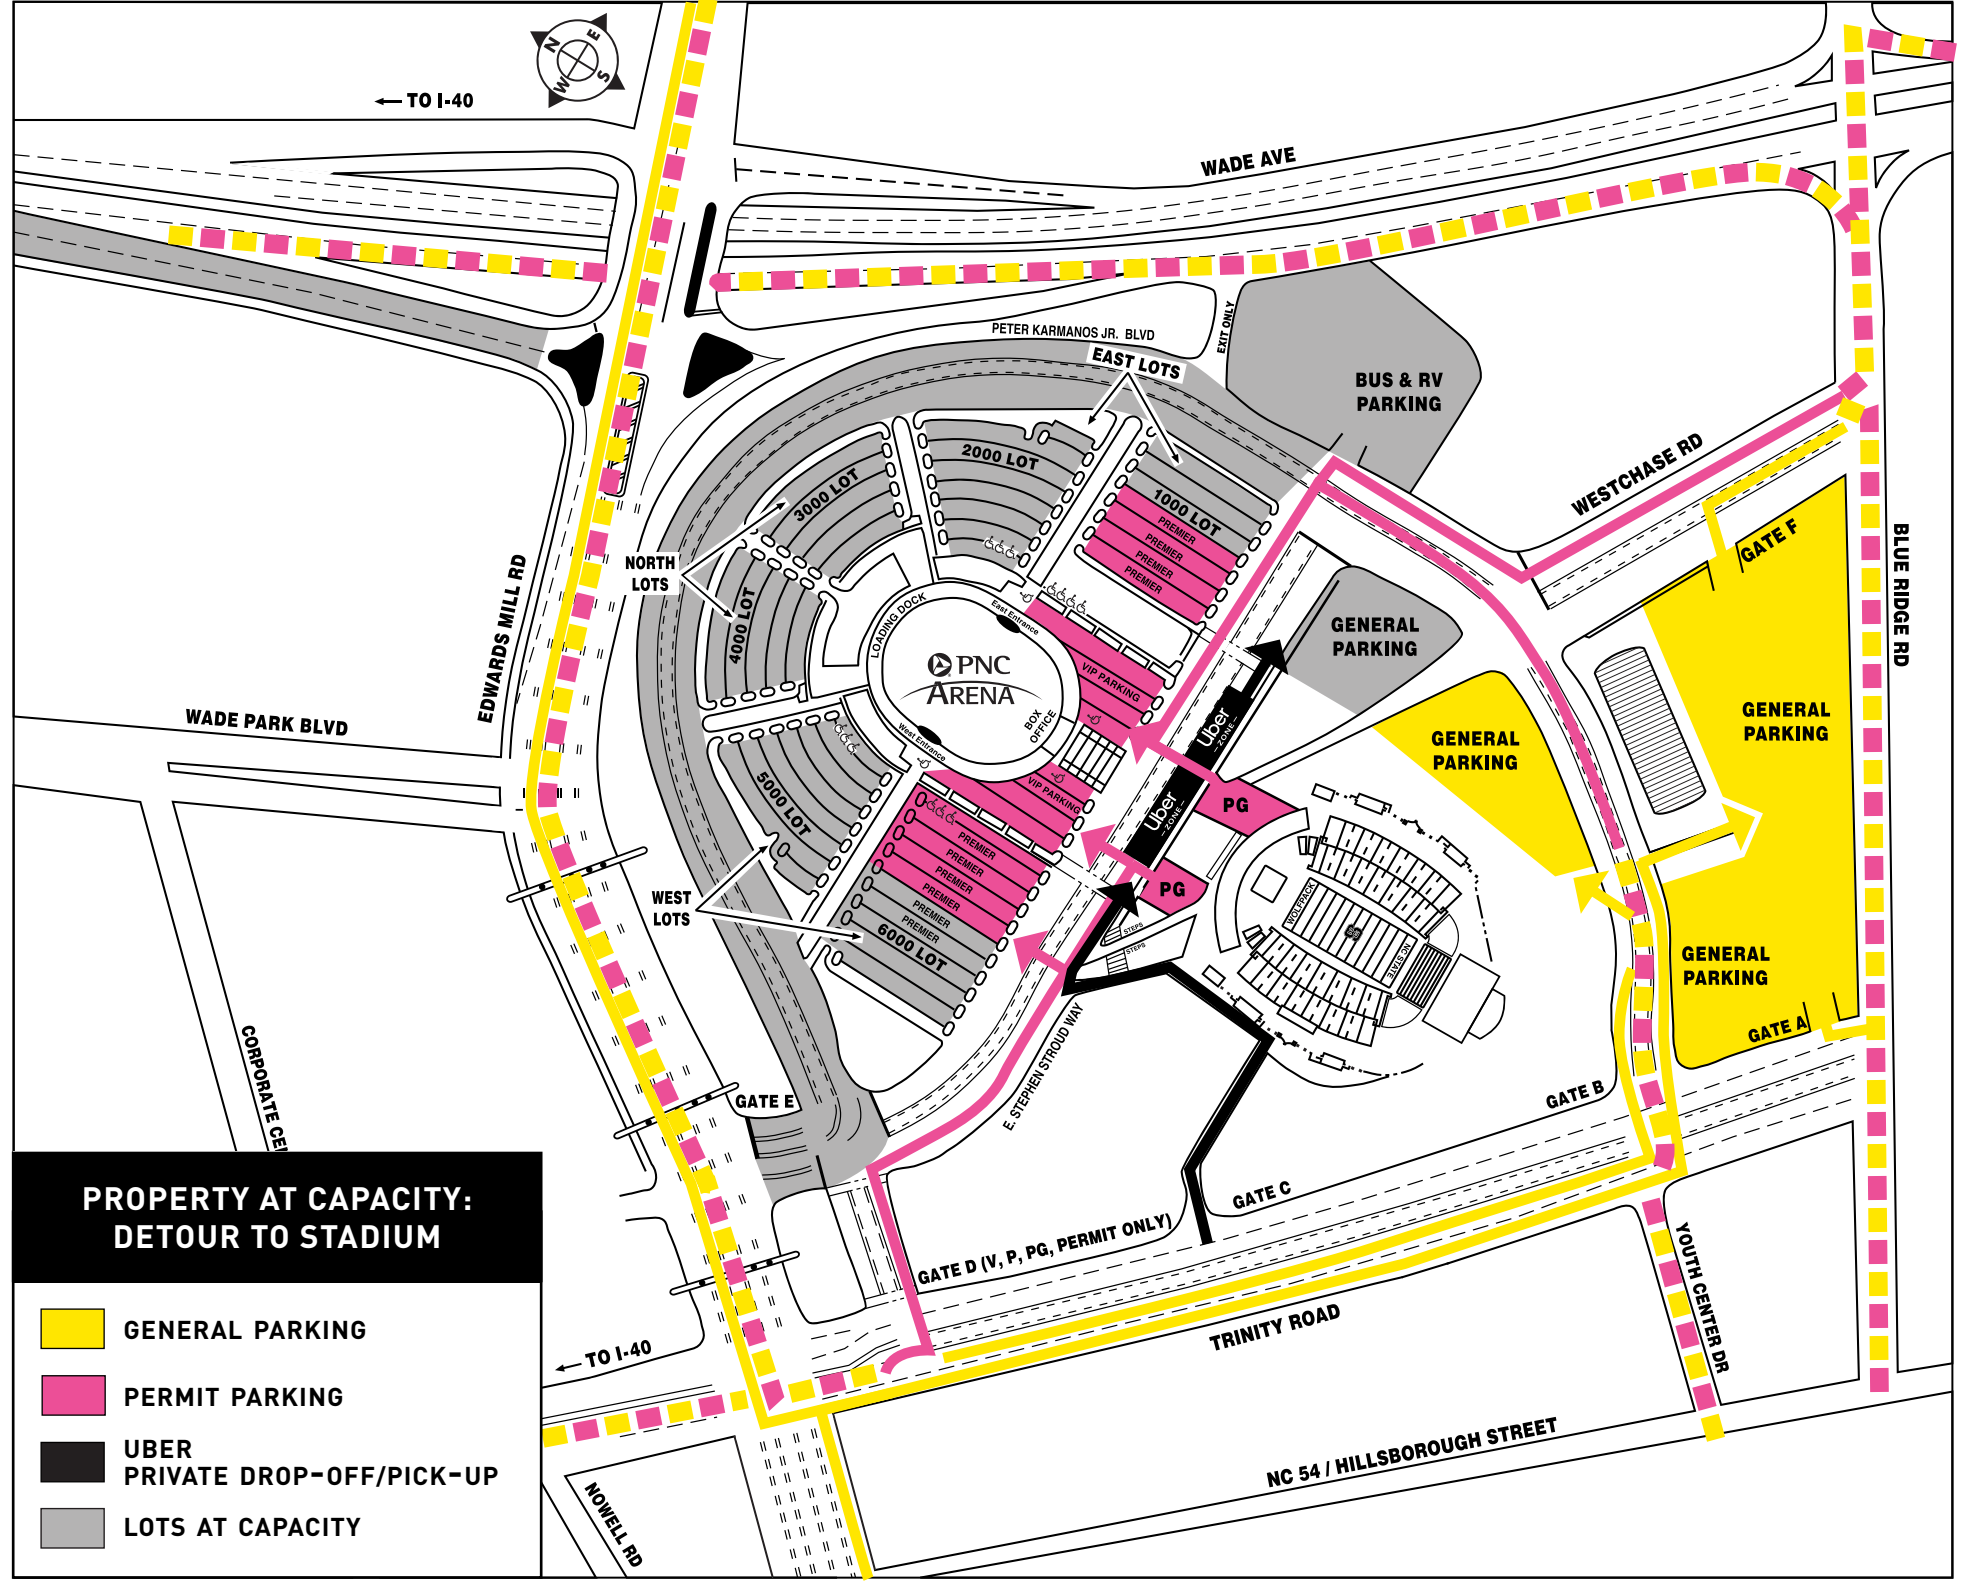

← TO I-40

**PROPERTY AT CAPACITY:
DETOUR TO STADIUM**

- GENERAL PARKING
- PERMIT PARKING
- UBER
PRIVATE DROP-OFF/PICK-UP
- LOTS AT CAPACITY